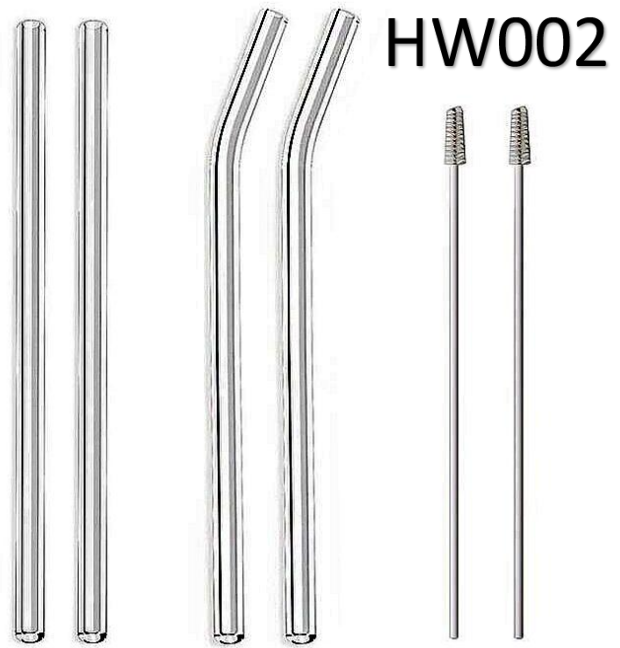

HSY800

HT522-L

Set Contains:

6
Tumbler
Glasses

Capacity:
13 oz
380 ml

HT521-L

Glass Straw

TY001

TY002

Butter Dish

Treasure Box
Easter

Milk Server

Pepper Salt Shacker

Lemon Juicer

Style#: HEH014
MOQ: 2000 pcs

Style#: HEH015
MOQ: 1000 Set

New Design

Wave Edge Series

New
Design

Egg Tray
w Gold Rim

Napkin ring

Style: **HK212**
MOQ: 3000 pcs

Style: **HK212-2**
MOQ: 3000 pcs

Style: **HK212-1**
MOQ: 3000 pcs