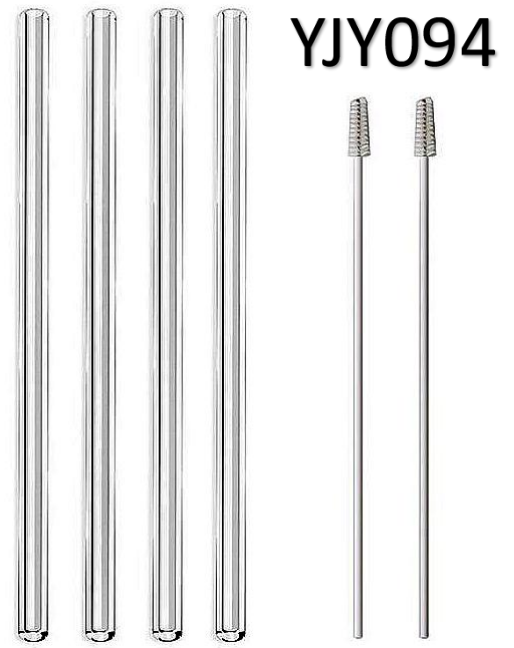

HSY800

HT522-L

Set Contains:

6
Tumbler
Glasses

Capacity:
13 oz
380 ml

HT521-L

Glass Straw

TY001

TY002

Butter Dish

Treasure Box
Easter

Milk Server

Pepper Salt Shacker

Lemon Juicer

Style#: HEH014
MOQ: 2000 pcs

Style#: HEH015
MOQ: 1000 Set

New Design

Wave Edge Series

New
Design

Egg Tray
w Gold Rim

Napkin ring

Style: **HK212**
MOQ: 3000 pcs

Style: **HK212-2**
MOQ: 3000 pcs

Style: **HK212-1**
MOQ: 3000 pcs