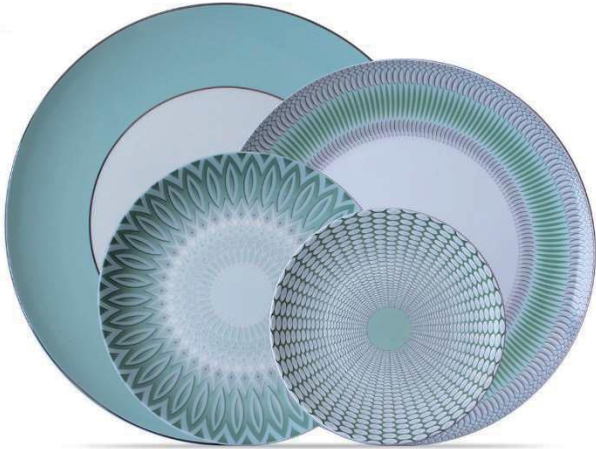

12"Charger Plate	10.5"Dinner Plate	8"Dessert Plate	6.5"Bread Plate

12"Charger Plate	10.5"Dinner Plate	8"Dessert Plate	6.5"Bread Plate