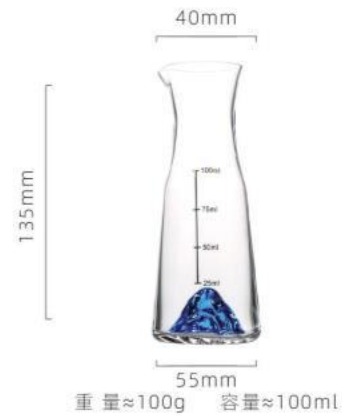

白酒具系列

WHISKEY WINE SET SERIES