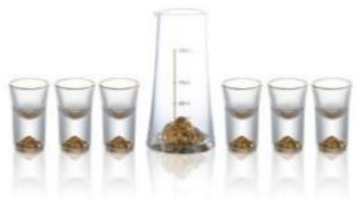

白酒具系列

WHISKEY WINE SET SERIES