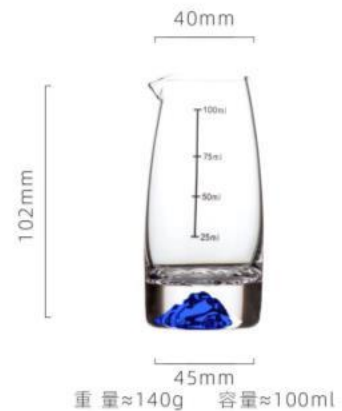

白酒具系列

WHISKEY WINE SET SERIES