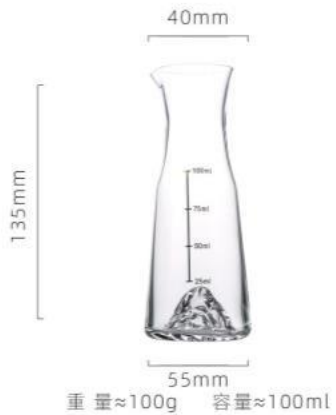

白酒具系列

WHISKEY WINE SET SERIES